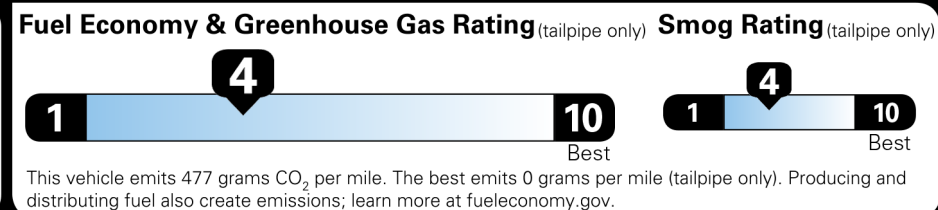

\$116,000.00

Not Original - Copy

EPA DOT Fuel Economy and Environment

Gasoline Vehicle

You spend \$8,000
 more in fuel costs over 5 years compared to the average new vehicle.

Annual fuel cost \$3,300

Actual results will vary for many reasons, including driving conditions and how you drive and maintain your vehicle. The average new vehicle gets 29 MPG and costs \$8,500 to fuel over 5 years. Cost estimates are based on 15,000 miles per year at \$4.15 per gallon. MPGe is miles per gasoline gallon equivalent. Vehicle emissions are a significant cause of climate change and smog.