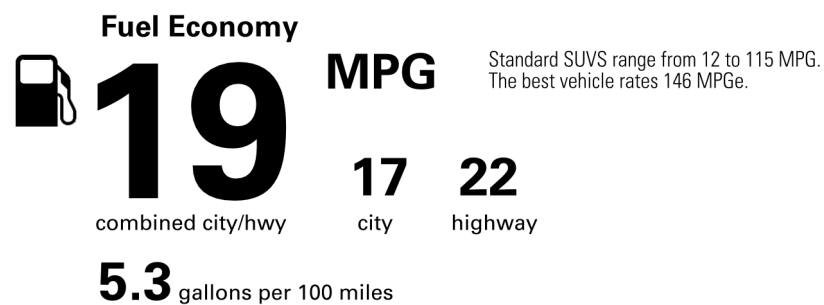

\$116,000.00

Not Original - Copy

EPA DOT Fuel Economy and Environment

Gasoline Vehicle

You spend \$8,000
 more in fuel costs over 5 years compared to the average new vehicle.

Annual fuel cost \$3,300

Actual results will vary for many reasons, including driving conditions and how you drive and maintain your vehicle. The average new vehicle gets 29 MPG and costs \$8,500 to fuel over 5 years. Cost estimates are based on 15,000 miles per year at \$4.15 per gallon. MPGe is miles per gasoline gallon equivalent. Vehicle emissions are a significant cause of climate change and smog.