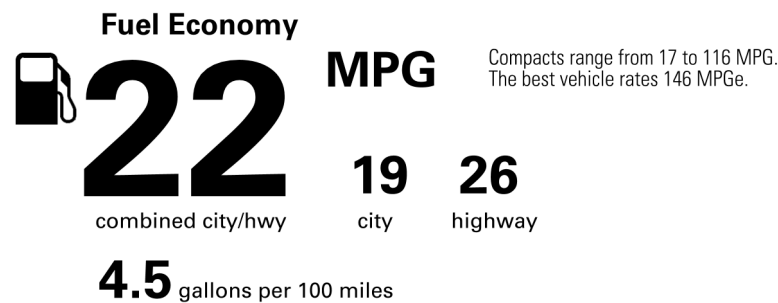

See Lexus.com/IS for more details.

**INSTALLED OPTIONS**  
**BASE MANUFACTURER'S SUGGESTED RETAIL PRICE**

	<b>\$49,950.00</b>
** Panoramic View Monitor, Intuitive Parking Assist with Auto Braking and Rear Cross-Traffic Braking	1,100.00
** Power Rear Sunshade	210.00
** Premium Paint	500.00
** Power Moonroof	1,100.00
** Technology Package: Front Cross-Traffic Alert, Lane Change Assist, and Traffic Jam Assist (Requires Drive Connect Subscription; 3-Year Trial Included. 4G Network Dependent.)	620.00
** Door Edge Film by 3M	100.00
** Trunk Mat/Key Glove/Cargo Net/Wheel Locks	313.00

Not Original - Copy

Created on 2026-05-21 17:27:25 (UTC)

**EPA DOT Fuel Economy and Environment**

**Gasoline Vehicle**

**You spend \$5,750**  
 more in fuel costs over 5 years compared to the average new vehicle.