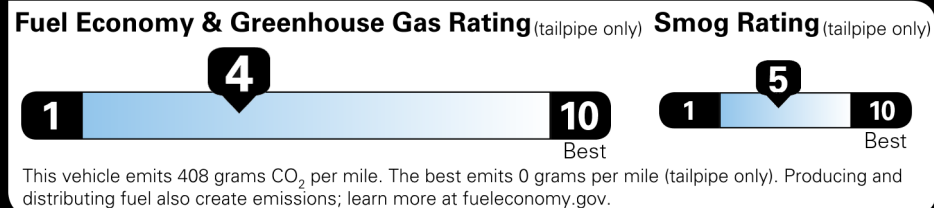

You spend $5,750
more in fuel costs over 5 years compared to the average new vehicle.

Annual fuel COST
$2,850