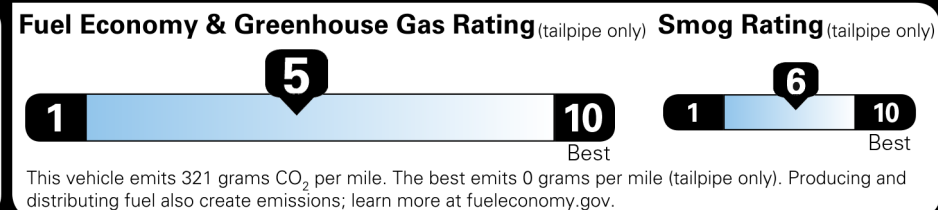

You spend $2,250

more in fuel costs over 5 years

compared to the average new vehicle.

Annual fuel COST

$2,350