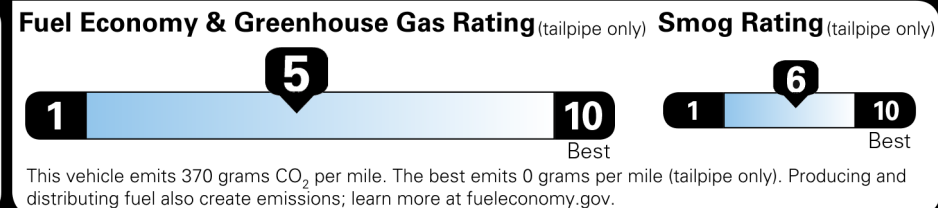

Not Original - Copy

Created on 2026-05-08 22:22:33 (UTC)

EPA DOT Fuel Economy and Environment

Gasoline Vehicle

You spend \$4,500
 more in fuel costs over 5 years compared to the average new vehicle.

Annual fuel cost \$2,600