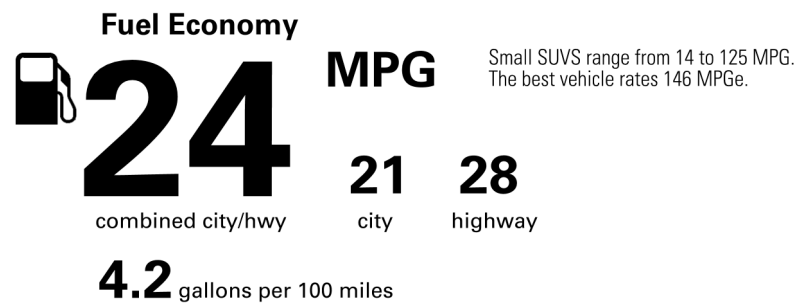

Not Original - Copy

Created on 2026-05-08 22:22:33 (UTC)

EPA DOT Fuel Economy and Environment

Gasoline Vehicle

You spend \$4,500
 more in fuel costs over 5 years compared to the average new vehicle.

Annual fuel cost \$2,600