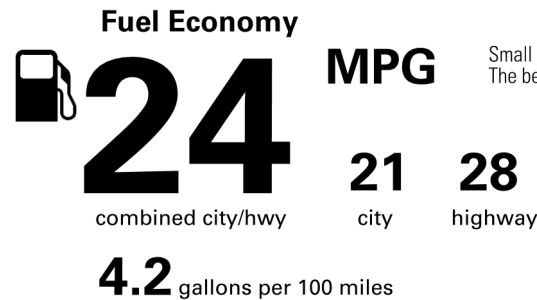

See Lexus.com/RX for details

INSTALLED OPTIONS

BASE MANUFACTURER'S SUGGESTED RETAIL PRICE

\$58,090.00

- ** Convenience Package: Panoramic View Monitor, Advanced Park; Traffic Jam Assist (Requires Drive Connect Subscription; 3-Year Trial Included. 4G Network Dependent.) 1,670.00
- ** Panorama Glass Roof 500.00
- ** Power Rear Door with Kick Sensor 150.00
- ** Technology Package: Head-Up Display, Digital Rearview Mirror; Digital Key (Requires Remote Connect Subscription; 3-Year Trial Included. 4G Network Dependent.) 1,475.00
- ** Door Edge Film 100.00
- ** Rear Bumper Applique 90.00
- ** Illuminated Door Sills 460.00
- ** Side Puddle Lamp 175.00
- ** Carpet Cargo Mat/Cargo Net/Key Gloves/Wheel Locks 354.00

Not Original - Copy

Created on 2026-05-13 02:22:22 (UTC)

EPA DOT Fuel Economy and Environment

Gasoline Vehicle

Small SUVs range from 14 to 125 MPG. The best vehicle rates 146 MPGe.

You spend \$4,500
 more in fuel costs over 5 years compared to the average new vehicle.